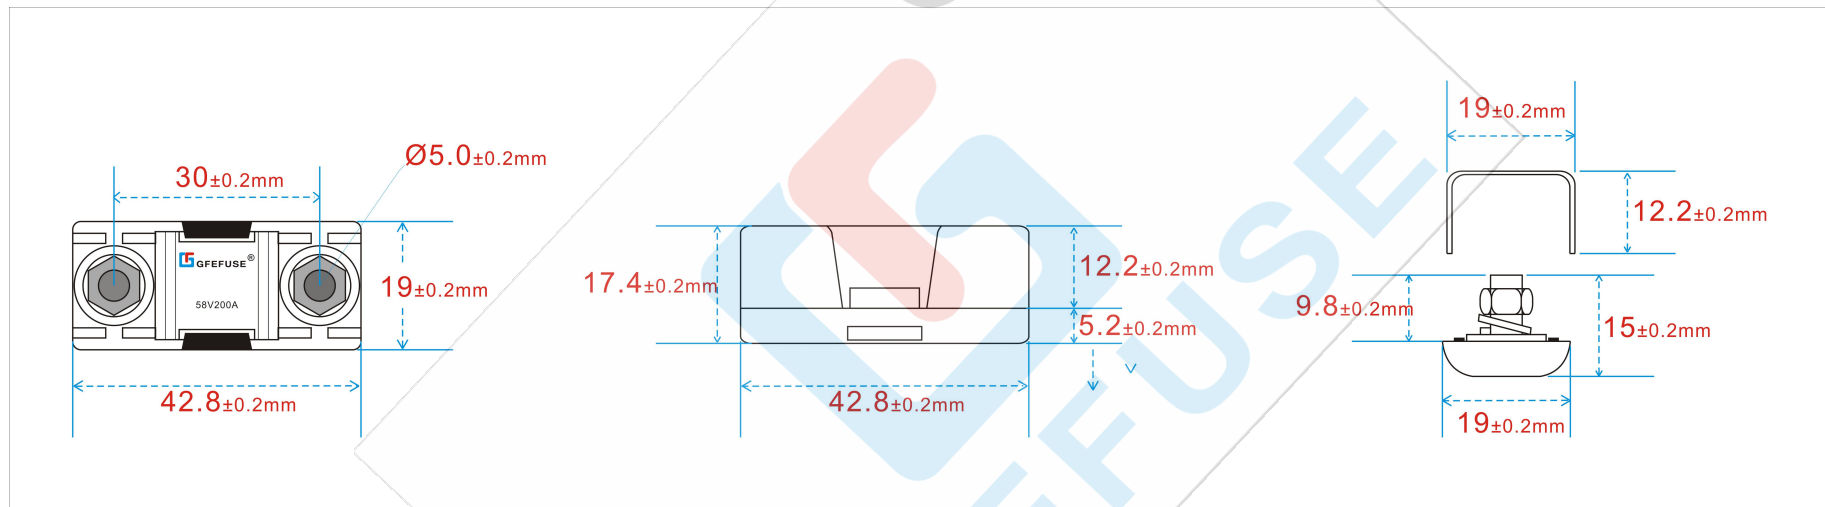

## Product Key Dimension Drawings

Note: Mould size changes are not notified. Dimension drawings are used as reference.

TEL:0769-82391938 81100206 FAX:0769-82391939

<http://www.gfefuse.com>

**Dongguan GongFu Electronics Co.Ltd. GFEFUSE® Focus: fuse holder and fuse**

---

**Inline GFEFUSE® GFEV(C200C )wire harness fuse holder (small fork bolt car fuse box)**

**Product performance description;**

**1.Max. Voltage Rating: 32V/58V DC(Matching GFEFUSE® series Small flat fuse ANL-C®)**

**2.Max. Fuse Rating: 200A**

**3.Operating Temperature Range: -40°C to +125°C**

**4.Max. Wire Size: 20mm<sup>2</sup>**

**5.M5 Torque Rating: 5Nm**

**6.Base/Cover Material: UL 94V-0 glass-filled nylon**

**7.M5 Bolt Material: Zinc-plated**